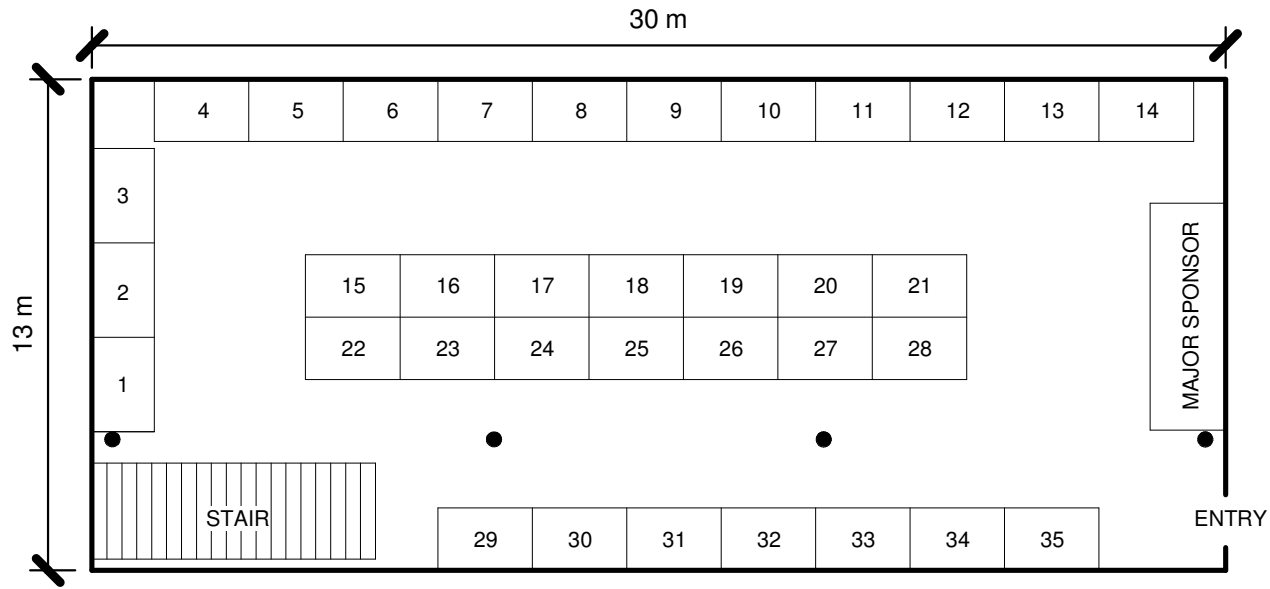

### BOOTH DIMENSIONS

STANDARD BOOTH: 2.5m x 1.65m  
 MAJOR SPONSOR BOOTH: 6m x 2m

SCALE 1:200

**NORTH COAST EVENT HIRE**

Coffs Harbour 2450  
 Ph. 6658 6666

**PROJECT DETAILS**  
**SMBE EXPO**  
 2017  
 SOUTH TWEED SPORTS CLUB

CLIENT

**SMBE**

PROJECT NO.  
 1786

DRAWING NO. 01

**SITE LAYOUT**

DRAWN BY: PB

v 1

9/10/2017 10:19:14 PM